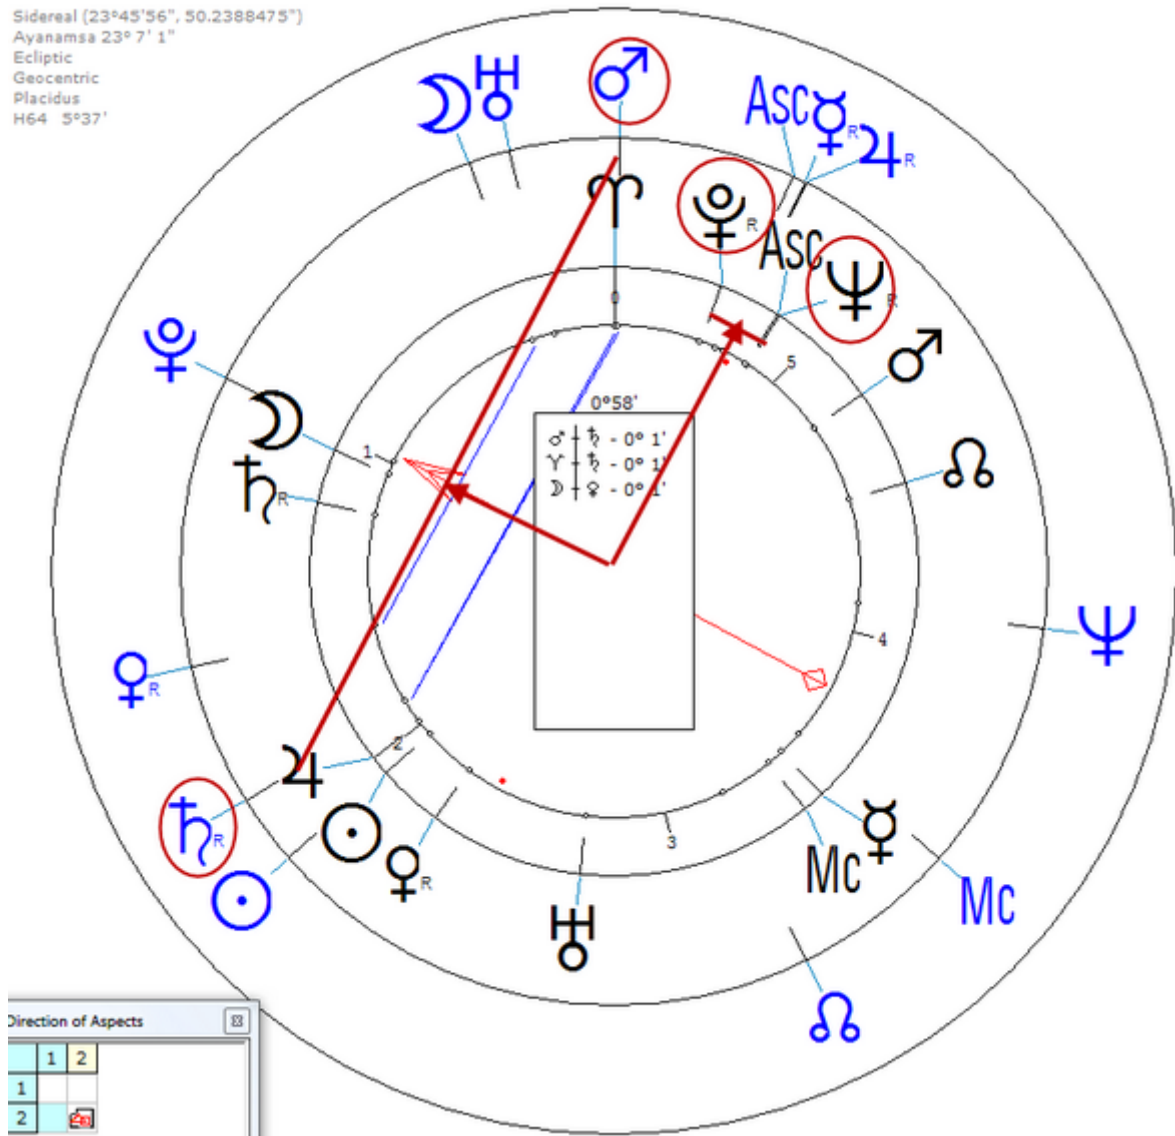

Sidereal (23°45'56", 50.2388475")
Ayanamsa 23° 7' 1"
Ecliptic
Geocentric
Placidus
H64 5°37'

Death by (it was claimed) Suicide 1 October 2017 at 11:15 PM in Las Vegas (Gunshot, age 64)

Solar Return (Harmonic 64)

Solar $\text{♂}/\text{♄} = \text{♀}_n/\text{♀}_n$ (he is killed, it was not suicide)

Paddock, Stephen

9 April 1953 Thu 11:05 (GMT-6) 41°50'40"N 90°11'19"W
Clinton, Iowa, USA

Sidereal (23°45'56", 50.2388475")

Ayanamsa 23° 7' 1"

Ecliptic

Geocentric

Placidus

H64 5°37'

Death by (it was claimed) Suicide 1 October 2017 at 11:15 PM in Las Vegas (Gunshot, age 64)

Transit at 22:00 1 October 2017 (Harmonic 64)

$$\text{♁}_t / \text{♁}_t = \text{♃}_t / \text{♃}_t \text{ (he is killed, it was not suicide)}$$